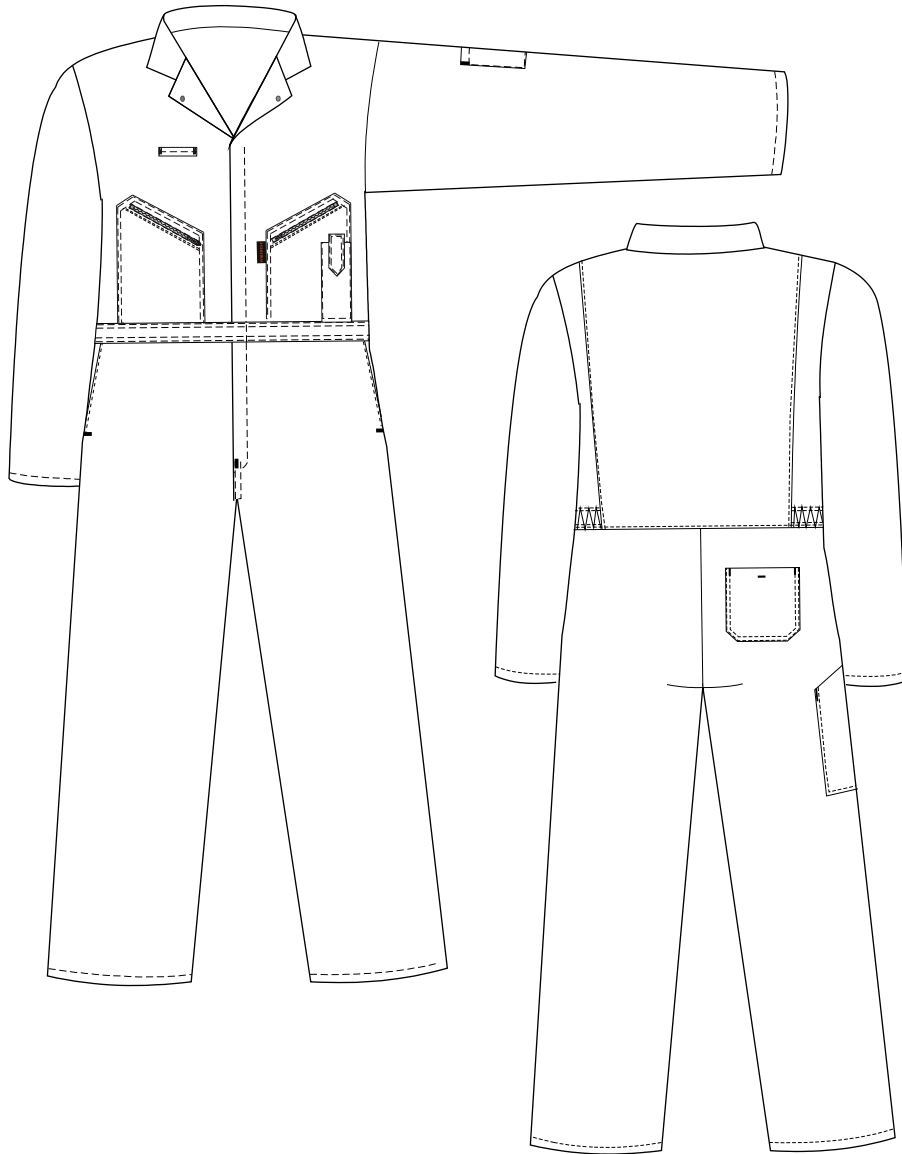

STYLE NO: C813

DESCRIPTION: Zip Boilersuit - ISO 13688

Measurements

SIZE		XS	SML	MED	LRG	XL	XXL	3XL	4XL	5XL	6XL	Tol	Tall	Audit	Actual
Pattern Size		88	96	104	112	124	132	140	148	160	162	PLUS	PLUS	Size	
Chest	A	102	110	118	126	138	146	154	162	174	186	1			
Across Back from 12cm below neck	B	44	46	48	50	53	55	57	59	62	65	1			
Sleeve length from 12cm below neck	C	82	83	84	85	86.5	87.5	88.5	89.5	91	92.5	1	3		
Inside Leg	F	79	79	79	79	79	79	79	79	79	79	1	5		