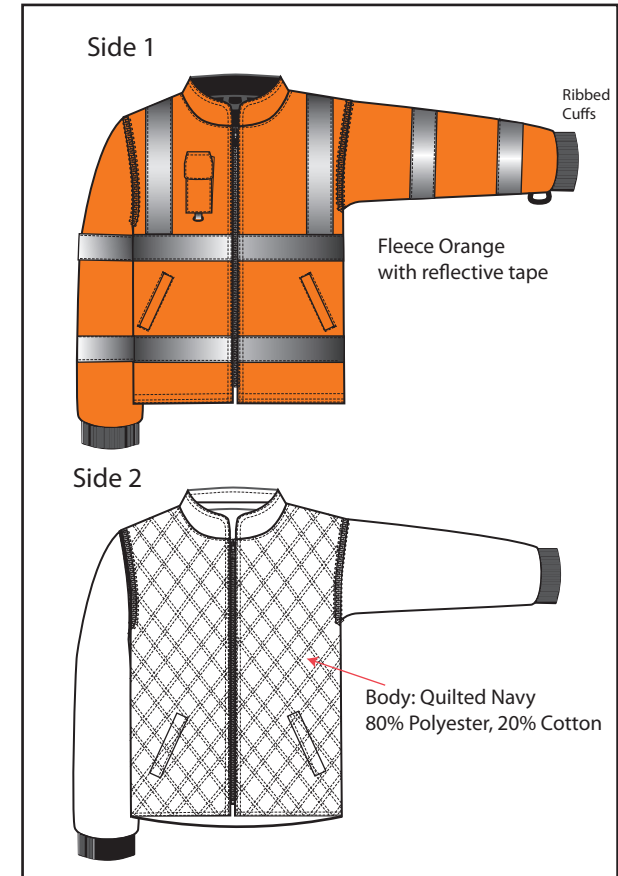

STYLE NO: RT27

DESCRIPTION: Hi-Vis 7-in-1 Traffic Jacket RIS

| | | XS | S | M | L | XL | XXL | 3XL | 4XL | 5XL |
|-----------------------------------|----------|-------|-------|---------|---------|---------|---------|---------|---------|---------|
| To Fit Chest | | 80-88 | 92-96 | 100-104 | 108-112 | 116-124 | 128-132 | 136-140 | 144-148 | 152-156 |
| Euro Sizes | | 1 | 2 | 3 | 4 | 5 | 6 | 7 | 8 | 9 |
| Jacket Chest | A | 110 | 118 | 126 | 134 | 142 | 150 | 158 | 166 | 174 |
| Collar to Cuff (Incl.cuff) | B | 76.5 | 78 | 79.5 | 81 | 82.5 | 84 | 85.5 | 87 | 88.5 |
| Center back length | C | 79 | 81 | 83 | 85 | 87 | 89 | 91 | 93 | 95 |
| Hem | D | 110 | 118 | 126 | 134 | 142 | 150 | 158 | 166 | 174 |

STYLE NO: RT27

DESCRIPTION: Hi-Vis 7-in-1 Traffic Jacket RIS

| | | XS | S | M | L | XL | XXL | XXXL | 4XL | 5XL |
|----------------------|---|-------|-------|---------|---------|---------|---------|---------|---------|---------|
| To fit chest | | 80-88 | 92-96 | 100-104 | 108-112 | 116-124 | 128-132 | 136-140 | 144-148 | 152-160 |
| Euro size | | 1 | 2 | 3 | 4 | 5 | 6 | 7 | 8 | 9 |
| Chest | A | 104 | 112 | 120 | 128 | 136 | 144 | 152 | 160 | 168 |
| Hem | B | 104 | 112 | 120 | 128 | 136 | 144 | 152 | 160 | 168 |
| Nape to Hem | C | 74 | 74 | 76 | 78 | 80 | 82 | 84 | 86 | 88 |
| Over arm (incl cuff) | D | 66.5 | 67 | 67.5 | 68 | 68.5 | 69 | 69.5 | 70 | 70.5 |