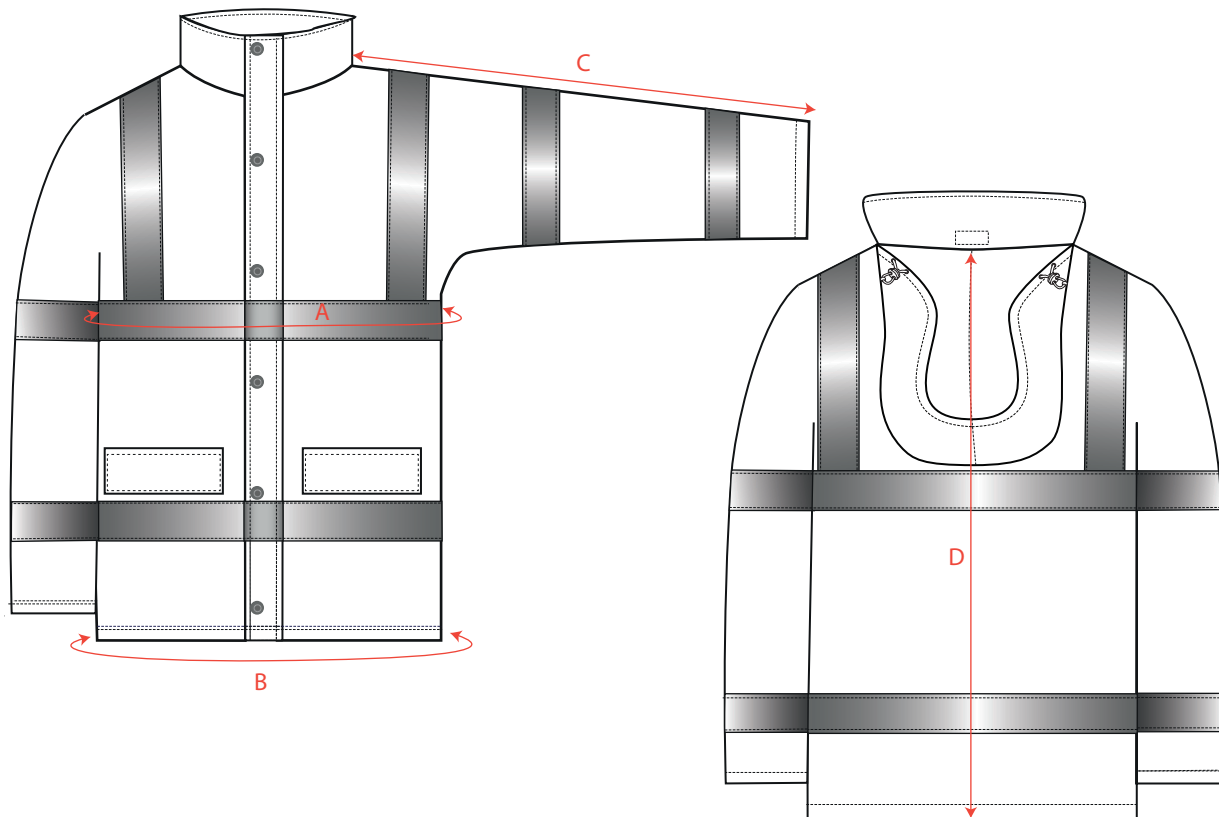

STYLE NO: S468

DESCRIPTION: Hi-Vis 4-in-1 Traffic Jacket

Colourway

Outer Jacket Measurement

Measurements	XS	S	M	L	XL	2XL	3XL	4XL	5XL
	80-88	92-96	100-104	108-112	116-124	128-132	136-144	148-152	156-162
Jacket Chest	A 110	118	126	134	142	150	158	166	178
Hem	B 110	118	126	134	142	150	158	166	178
Collar to cuff	C 81	82	83	84	85	86	87	88	88
Centre Back to hem	D 82	83	84	85	86	87	88	89	90

STYLE NO: S468

DESCRIPTION: Hi-Vis 4-in-1 Traffic Jacket

Colourway

Reversible bodywarmer Measurements										
Measurements		XS	S	M	L	XL	XXL	3XL	4XL	5XL
Chest	A	102	110	118	126	134	142	150	158	166
Hem	B	102	110	118	126	134	142	150	158	166
Nape to hem	D	72	72	72	74	74	76	76	78	78