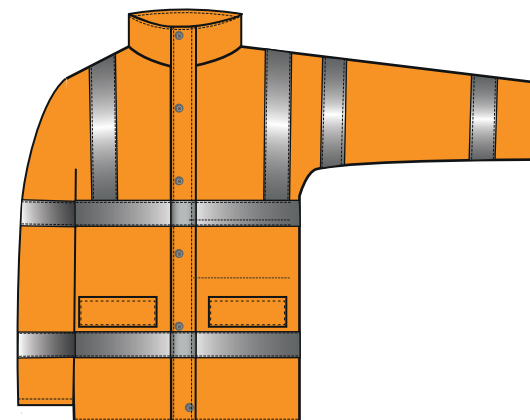

STYLE NO: S468

DESCRIPTION: Hi-Vis 4-in-1 Traffic Jacket

Colourway

Outer Jacket Measurement

Measurements	XS	S	M	L	XL	2XL	3XL	4XL	5XL
	80-88	92-96	100-104	108-112	116-124	128-132	136-144	148-152	156-162
Jacket Chest	A 110	118	126	134	142	150	158	166	178
Hem	B 110	118	126	134	142	150	158	166	178
Collar to cuff	C 81	82	83	84	85	86	87	88	88
Centre Back to hem	D 82	83	84	85	86	87	88	89	90

STYLE NO: S468

DESCRIPTION: Hi-Vis 4-in-1 Traffic Jacket

Colourway

Reversible bodywarmer Measurements										
Measurements		XS	S	M	L	XL	XXL	3XL	4XL	5XL
Chest	A	102	110	118	126	134	142	150	158	166
Hem	B	102	110	118	126	134	142	150	158	166
Nape to hem	D	72	72	72	74	74	76	76	78	78