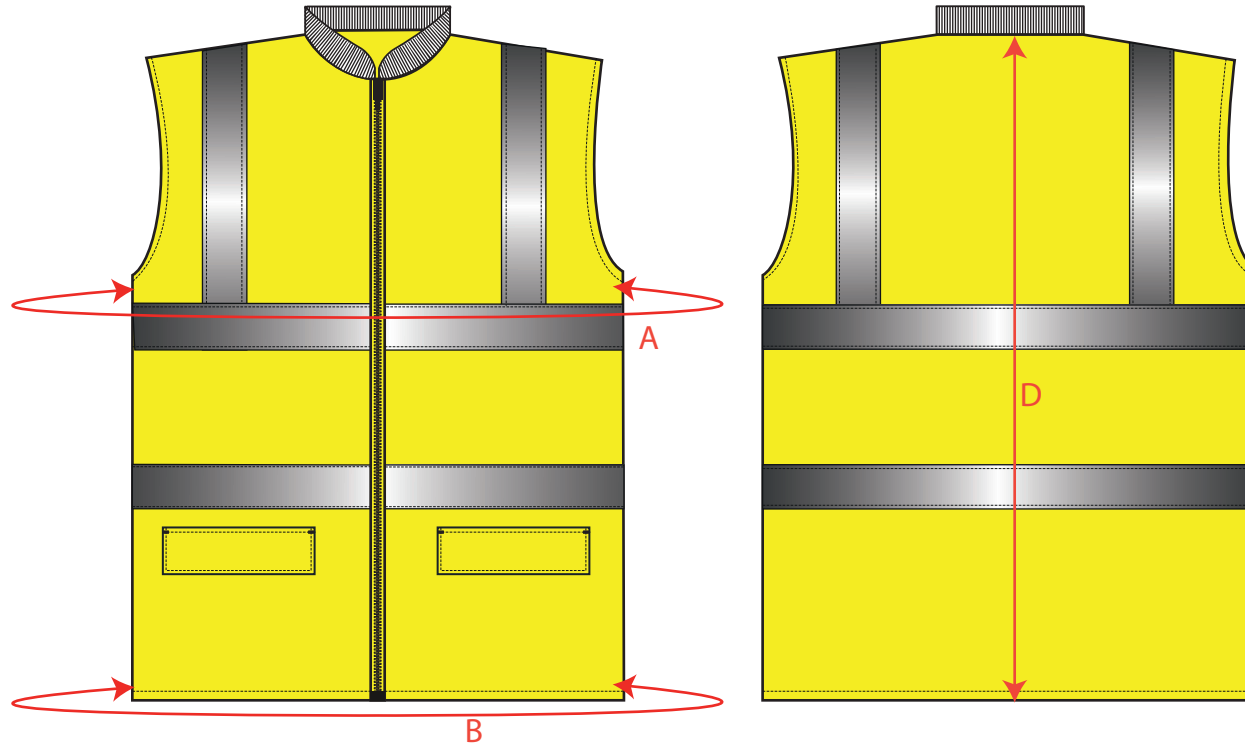

STYLE NO: S468

DESCRIPTION: Hi-Vis 4-in-1 Traffic Jacket

Colourway

Outer Jacket Measurement

Measurements	XS	S	M	L	XL	2XL	3XL	4XL	5XL
	80-88	92-96	100-104	108-112	116-124	128-132	136-144	148-152	156-162
Jacket Chest	A 110	118	126	134	142	150	158	166	178
Hem	B 110	118	126	134	142	150	158	166	178
Collar to cuff	C 81	82	83	84	85	86	87	88	88
Centre Back to hem	D 82	83	84	85	86	87	88	89	90

STYLE NO: S468

DESCRIPTION: Hi-Vis 4-in-1 Traffic Jacket

Colourway

Reversible bodywarmer Measurements										
Measurements		XS	S	M	L	XL	XXL	3XL	4XL	5XL
Chest	A	102	110	118	126	134	142	150	158	166
Hem	B	102	110	118	126	134	142	150	158	166
Nape to hem	D	72	72	72	74	74	76	76	78	78