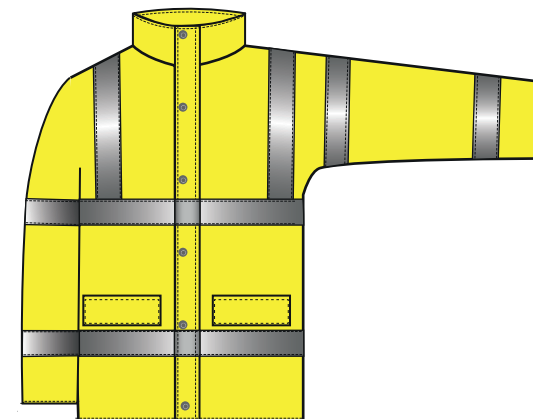

STYLE NO: S468

DESCRIPTION: Hi-Vis 4-in-1 Traffic Jacket

Colourway

Outer Jacket Measurement

Measurements	XS	S	M	L	XL	2XL	3XL	4XL	5XL
	80-88	92-96	100-104	108-112	116-124	128-132	136-144	148-152	156-162
Jacket Chest	A 110	118	126	134	142	150	158	166	178
Hem	B 110	118	126	134	142	150	158	166	178
Collar to cuff	C 81	82	83	84	85	86	87	88	88
Centre Back to hem	D 82	83	84	85	86	87	88	89	90

STYLE NO: S468

DESCRIPTION: Hi-Vis 4-in-1 Traffic Jacket

Colourway

Reversible bodywarmer Measurements										
Measurements		XS	S	M	L	XL	XXL	3XL	4XL	5XL
Chest	A	102	110	118	126	134	142	150	158	166
Hem	B	102	110	118	126	134	142	150	158	166
Nape to hem	D	72	72	72	74	74	76	76	78	78