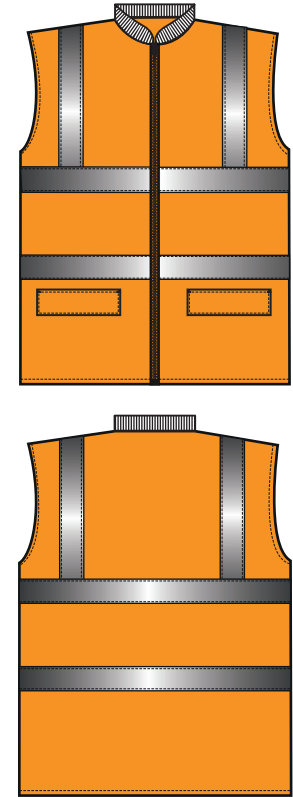

STYLE NO: S468

DESCRIPTION: Hi-Vis 4-in-1 Traffic Jacket

Colourway

Outer Jacket Measurement

Measurements	XS	S	M	L	XL	2XL	3XL	4XL	5XL
	80-88	92-96	100-104	108-112	116-124	128-132	136-144	148-152	156-162
Jacket Chest	A 110	118	126	134	142	150	158	166	178
Hem	B 110	118	126	134	142	150	158	166	178
Collar to cuff	C 81	82	83	84	85	86	87	88	88
Centre Back to hem	D 82	83	84	85	86	87	88	89	90

STYLE NO: S468

DESCRIPTION: Hi-Vis 4-in-1 Traffic Jacket

Colourway

Reversible bodywarmer Measurements										
Measurements		XS	S	M	L	XL	XXL	3XL	4XL	5XL
Chest	A	102	110	118	126	134	142	150	158	166
Hem	B	102	110	118	126	134	142	150	158	166
Nape to hem	D	72	72	72	74	74	76	76	78	78