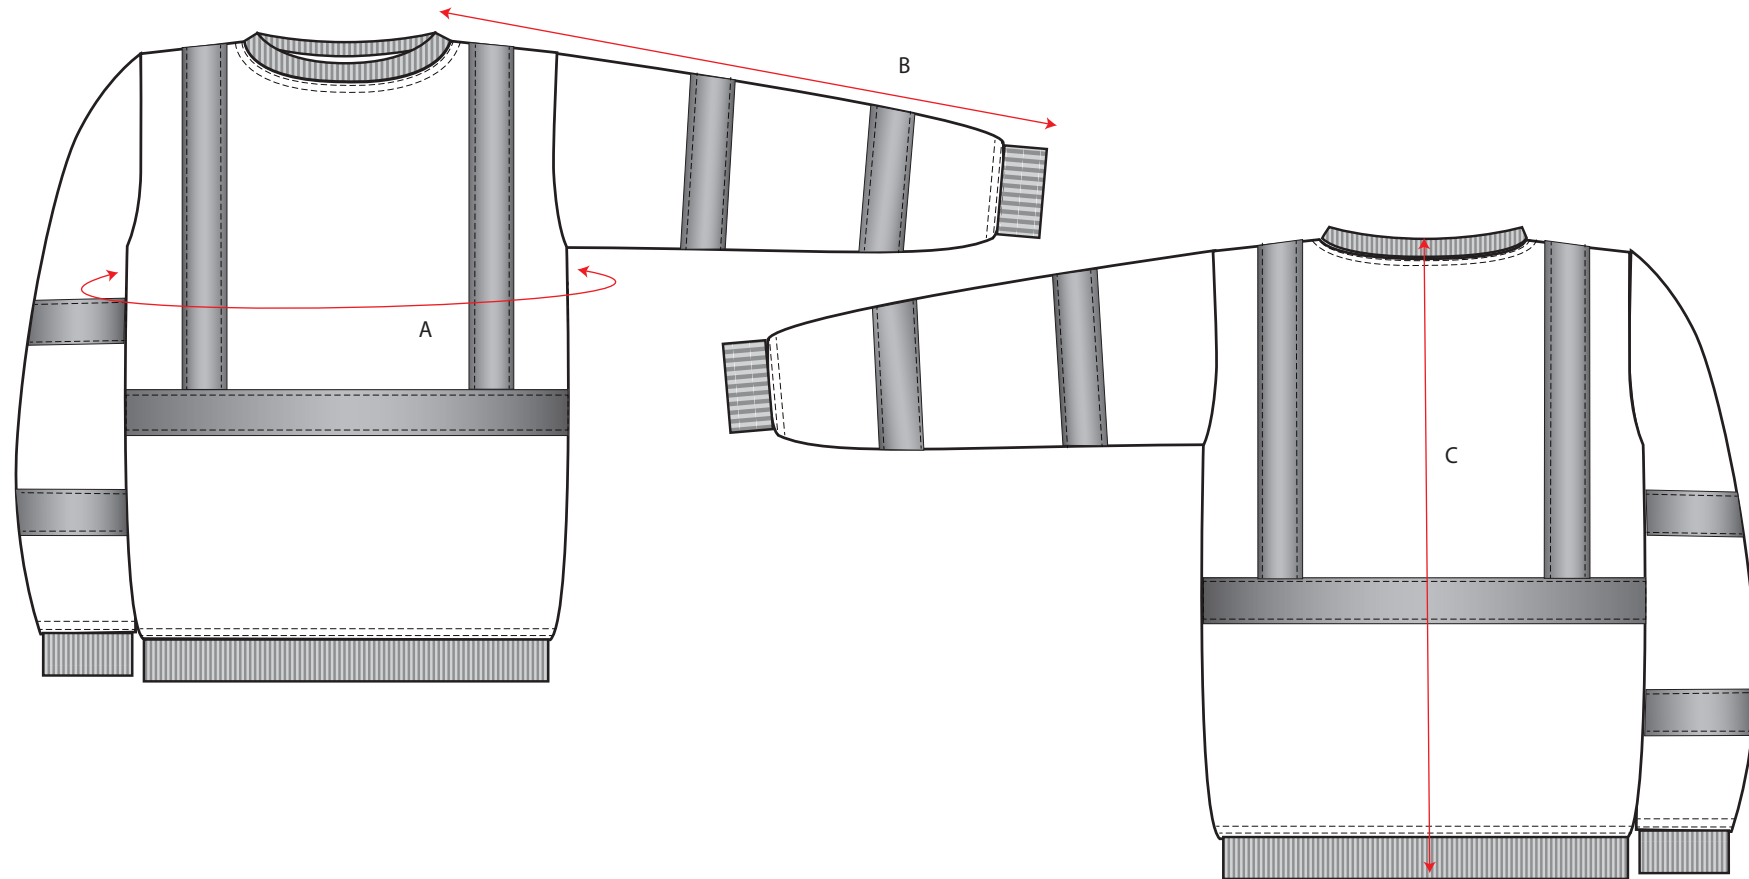

STYLE NO: FR72

DESCRIPTION: Modafume HiVis FR Sweatshirt

FABRIC: 60% Modacrylic 39% Cotton
1% Carbon Fibre 300gm

COLOUR: Vi Vis Flouresent Yellow

AREA	Code	Small	Medium	Large	XL	XXL	3XL	4XL	5XL
Chest	A	108	117	126	135	144	153	162	171
Sleeve Length - Include Collar & Cuff	B	80	81	82	83	84	85	86	87
Back Length - incl. collar & waistband	C	76	76	76	76	76	78	78	80