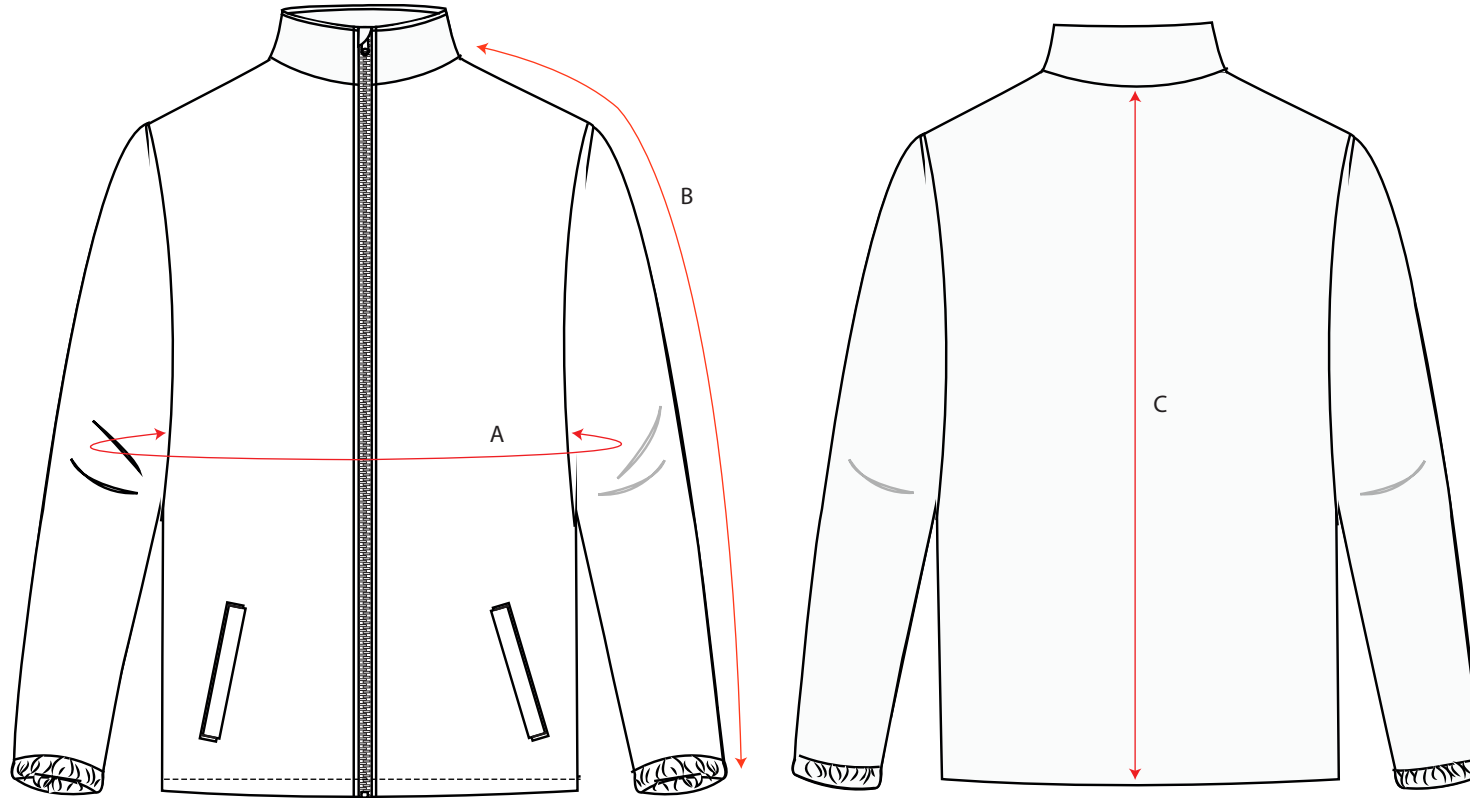

STYLE NO: FR30

DESCRIPTION: Navy, Flame Resistant, Anti-Static, Fleece Jacket to EN 11612 & EN 1149

FABRIC: 60% Modacrylic 39% Cotton  
1% Carbon Fibre 280gm

COLOUR: Navy.

	Code	XS	Small	Medium	Large	X Large	XXL	3XL	4XL	5XL	6XL	7XL
To Fit Chest		80-88	92-96	100-104	108-112	116-124	128-132	136-140	144-148	152-160	164-172	176-184
<b>Chest</b>	<b>A</b>	98	106	114	122	130	138	146	154	162	170	182
<b>Collar to cuff</b>	<b>B</b>	79	80	81	82	83	84	85	86	87	87	88
<b>CB Length</b>	<b>C</b>	72	72	74	74	76	76	76	78	78	78	79