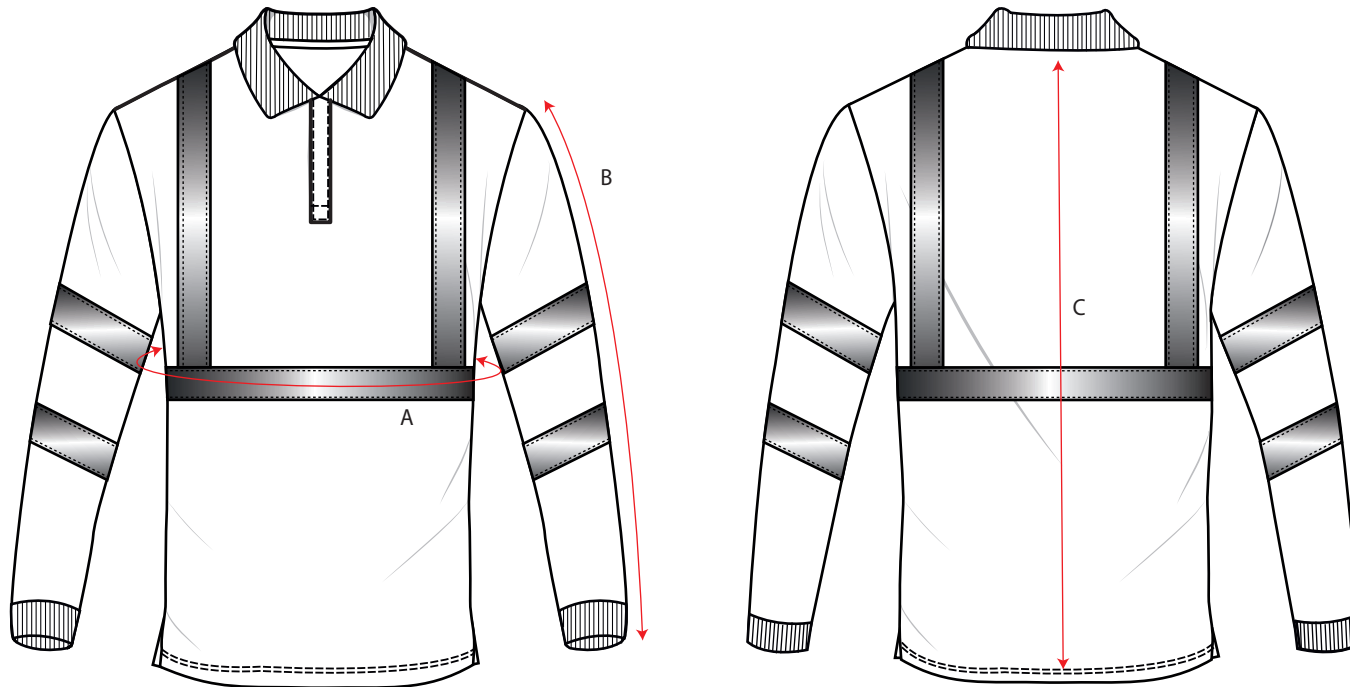

STYLE NO: FR76

DESCRIPTION: Flame Resistant Anti Static Hi Vis GO/RT Long Sleeve Poloshirt

FABRIC: 66% Modacrylic 32% polyester  
2% Carbon Fibre, 220gm

COLOUR: EN471 Orange to  
GO/RT 3729 & Navy

AREA		XS	S	M	L	XL	XXL	XXXL	4XL	5XL
Chest	A	98	106	114	122	130	138	146	154	162
Outside Sleeve (incl. Cuff)	B	58	59	60	61	62	63	64	65	66
Centre Back Length	C	74	76	76	76	76	76	78	78	78