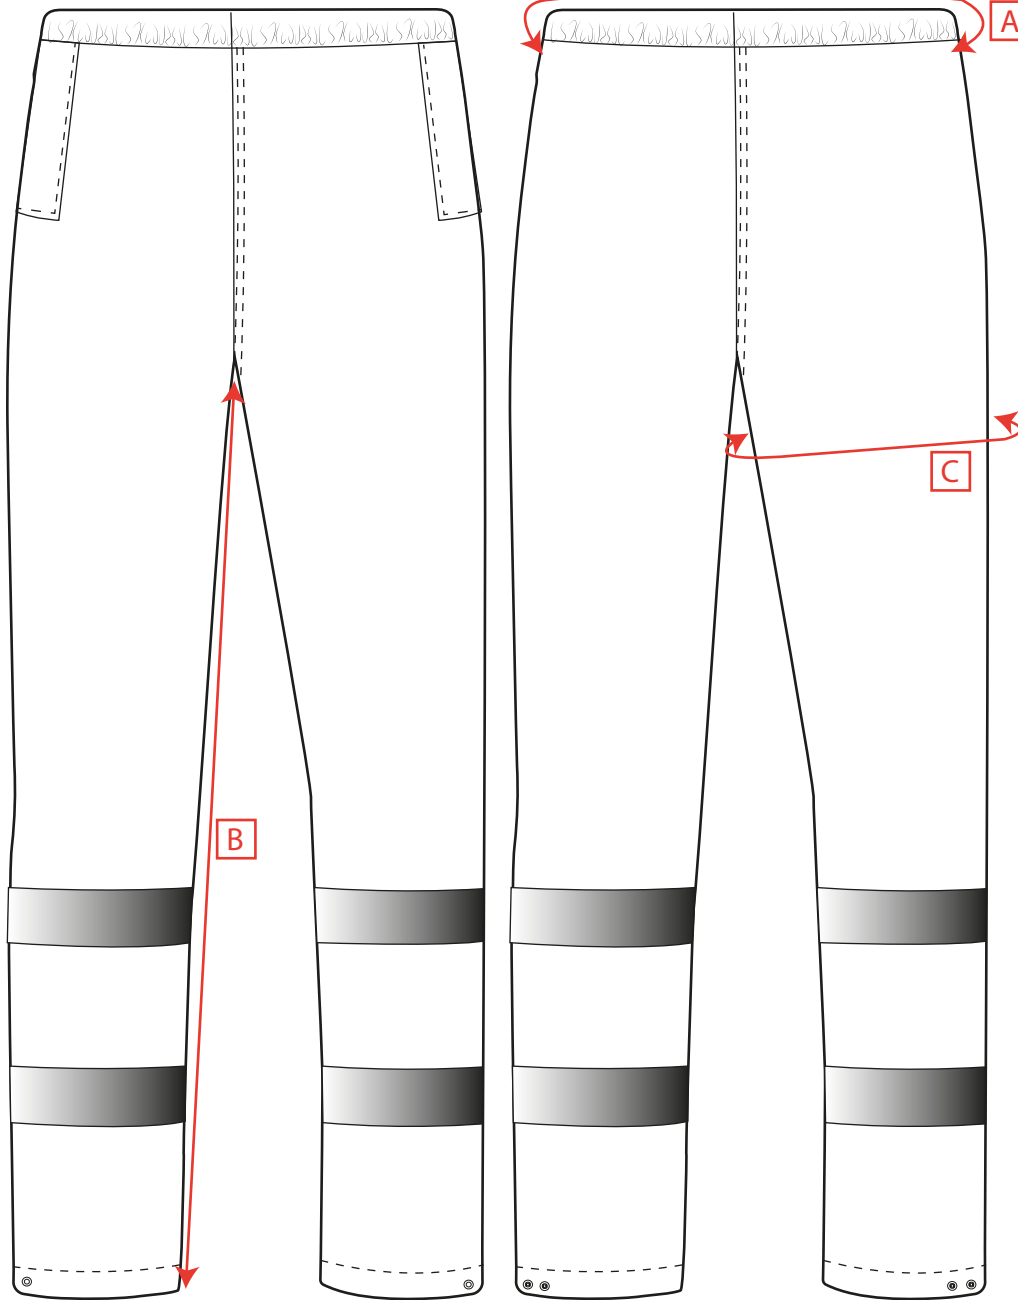

STYLE NO: **F441**

DESCRIPTION: **Iona Classic Rainwear Trousers**

		S	M	L	XL	XXL	3XL
To fit waist		76-80	84-88	92-96	100-104	108-112	116-120
measurements to be taken flat							
Waist relaxed	A	64	72	80	88	96	104
Inside Leg	B	78	78	78	78	78	78
Thigh (5cm from Crotch)	C	69	72	75	78	81	84