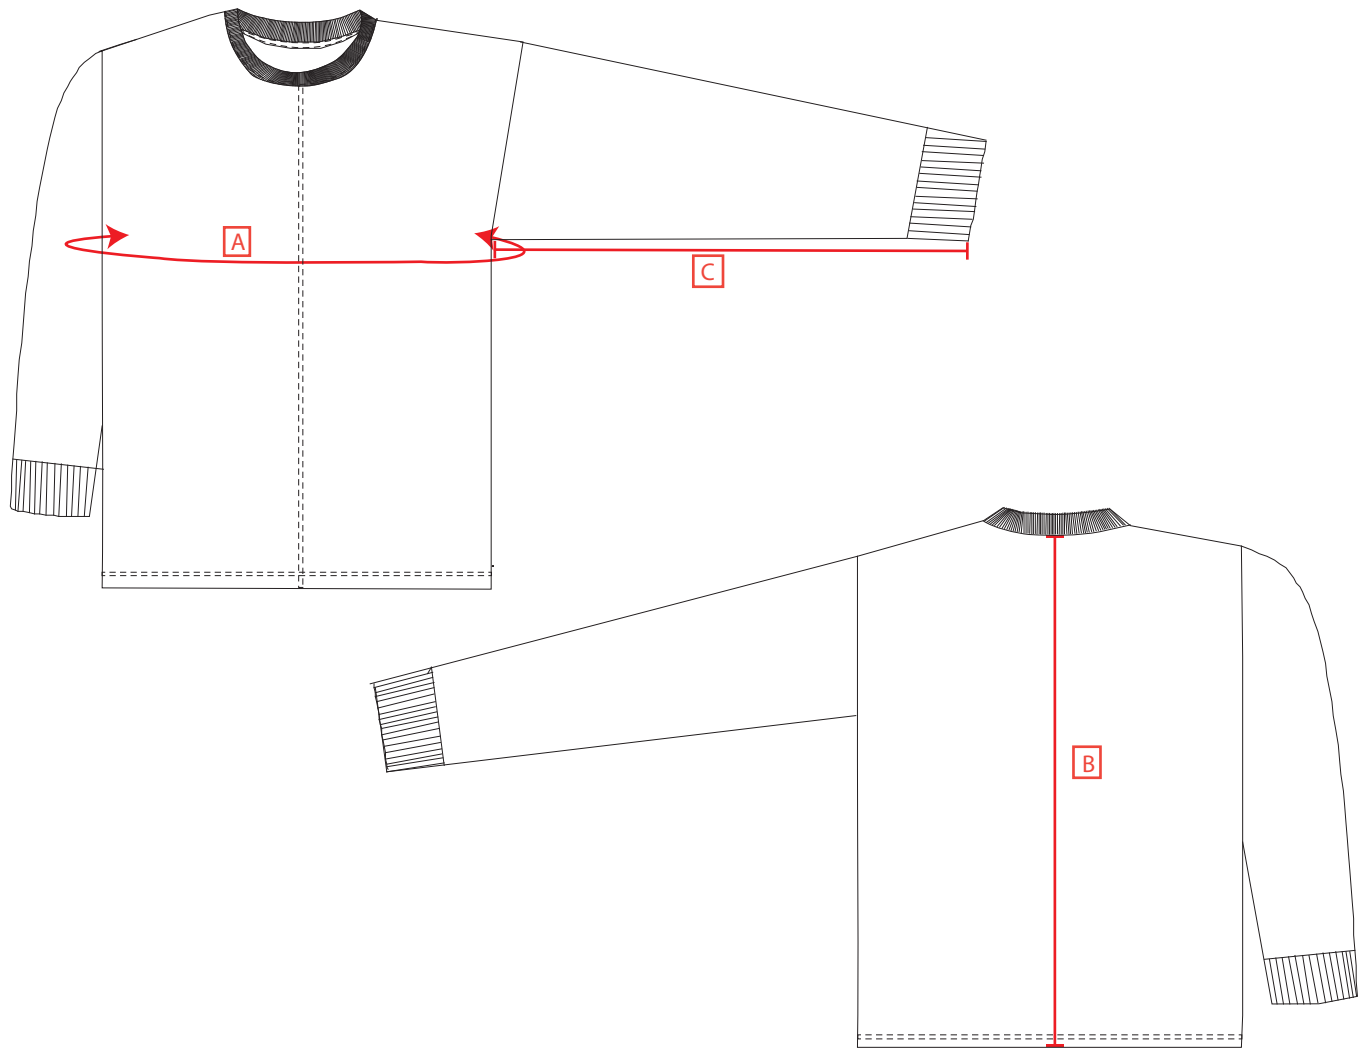

STYLE NO: B123

DESCRIPTION: Thermal T-Shirt Long Sleeve

Measurements Are For A Fully Relaxed Fabric, In Cm's :

AREA	Code	XS	SMALL	Small	Med	Large	X-LARGE	2XL	3XL	4XL	5XL	Tol Plus
Chest	A	84	92	92	100	108	116	124	132	140	152	1
Back Length - include collar	B	73	68.5	75	75	77	77	79	79	81	81	1
Sleeve Length - include collar	C	78.5	78	79	79.5	80	80.5	81	81.5	82	82.75	1