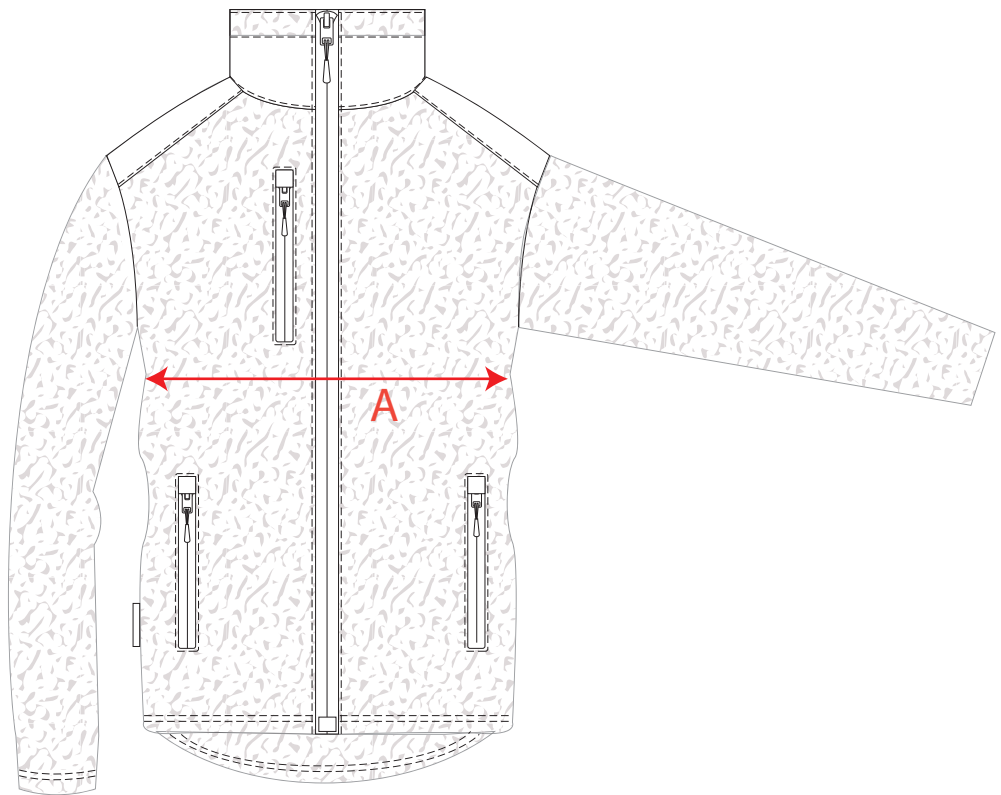

STYLE NO: T830 DESCRIPTION: KX3 Venture Fleece

| Size | | S | M | L | XL | 2XL | 3XL |
|----------------------|----------|--------------|----------------|----------------|----------------|----------------|----------------|
| TO FIT CHEST | | 92-96 | 100-104 | 108-112 | 116-124 | 128-132 | 136-140 |
| Jacket Chest | A | 102 | 110 | 118 | 126 | 134 | 142 |
| Nape to Hem | B | 74 | 74 | 76 | 76 | 78 | 78 |
| Sleeve Length | C | 64.5 | 66 | 67.5 | 69 | 70.5 | 72 |