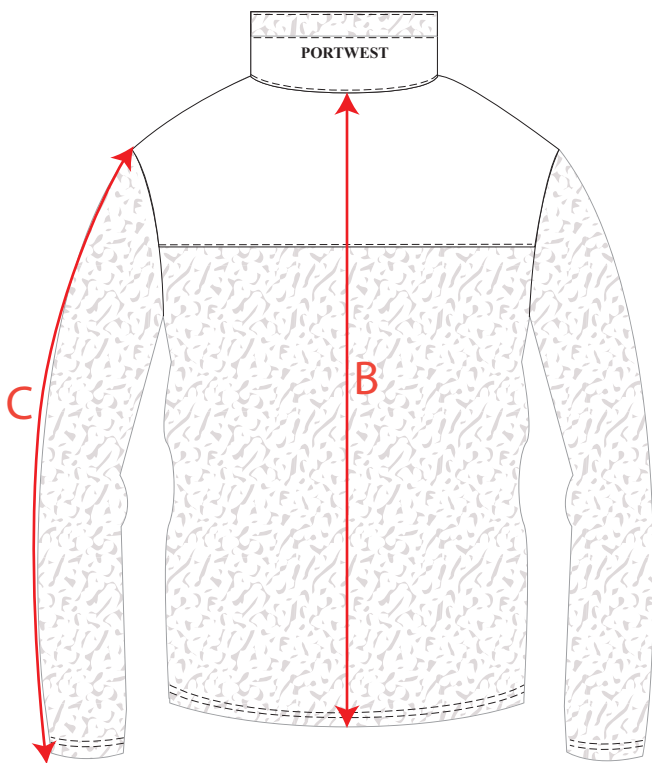

STYLE NO: T830 DESCRIPTION: KX3 Venture Fleece

| Size | | S | M | L | XL | 2XL | 3XL |
|----------------------|----------|--------------|----------------|----------------|----------------|----------------|----------------|
| TO FIT CHEST | | 92-96 | 100-104 | 108-112 | 116-124 | 128-132 | 136-140 |
| Jacket Chest | A | 102 | 110 | 118 | 126 | 134 | 142 |
| Nape to Hem | B | 74 | 74 | 76 | 76 | 78 | 78 |
| Sleeve Length | C | 64.5 | 66 | 67.5 | 69 | 70.5 | 72 |