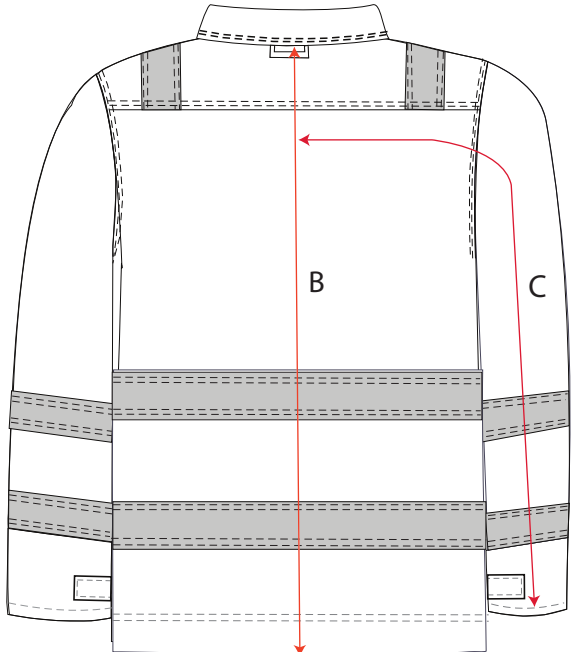

STYLE NO:	MV25	DESCRIPTION:	Modaflame Jacket
-----------	------	--------------	------------------

AREA		92-96 SMALL	100-104 MEDIUM	108-112 LARGE	116-124 X-LARGE	128-132 2XL	136-140 3XL	144-148 4XL
CHEST	A	108	116	124	136	144	152	160
CB LENGTH (including dropped hem)	B	82	83	84	85	86	87	88
SLEEVE	C	84	85	86	87.5	88.5	89.5	90.5