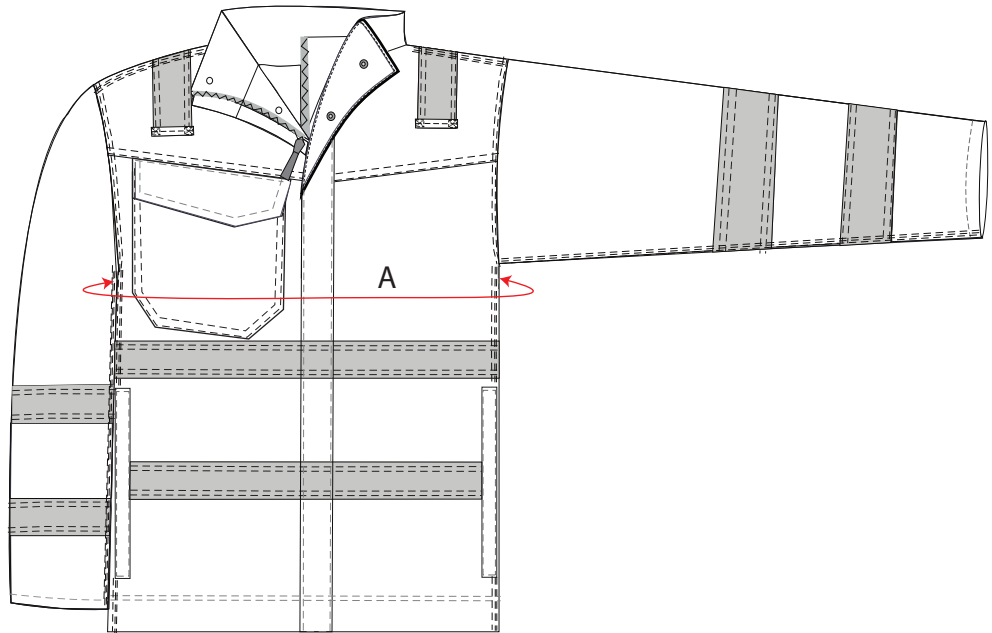

STYLE NO:	MV25	DESCRIPTION:	Modaflame Jacket
-----------	------	--------------	------------------

AREA		92-96 SMALL	100-104 MEDIUM	108-112 LARGE	116-124 X-LARGE	128-132 2XL	136-140 3XL	144-148 4XL
CHEST	A	108	116	124	136	144	152	160
CB LENGTH (including dropped hem)	B	82	83	84	85	86	87	88
SLEEVE	C	84	85	86	87.5	88.5	89.5	90.5