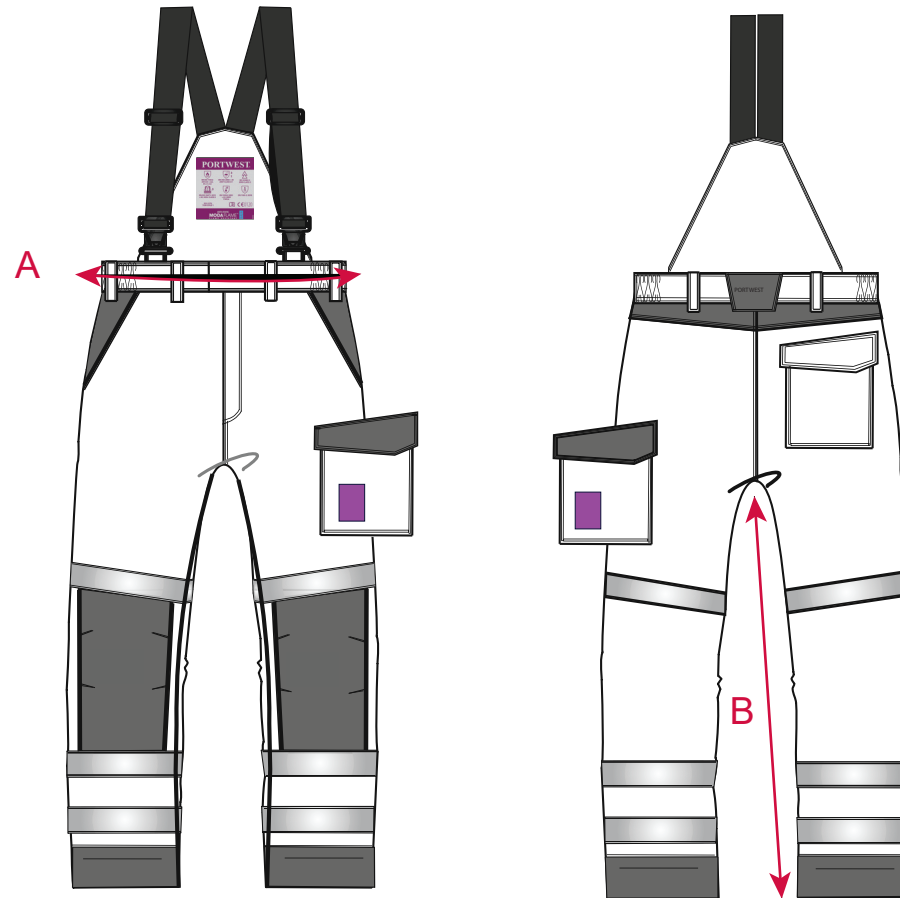

STYLE NO: MV71

DESCRIPTION: Multi-norm Modaf flame Rain Multi Norm Arc Rain Trousers with Detachable Bib and Brace

FABRIC: 98% Polyester/2% Carbon Fibre + PU Breathable FR coating + 60% Modacrylic, 40% Cotton Knitted, 350g/m<sup>2</sup>

COLOUR: Yellow/Navy Orange/Navy

|               |   | S    | M    | L           | XL   | 2XL  | 3XL  |
|---------------|---|------|------|-------------|------|------|------|
| Waist Relaxed | A | 36.0 | 40.0 | <b>44.0</b> | 48.0 | 52.0 | 56.0 |
| Inside Leg    | B | 79.0 | 79.0 | 79.0        | 79.0 | 79.0 | 79.0 |