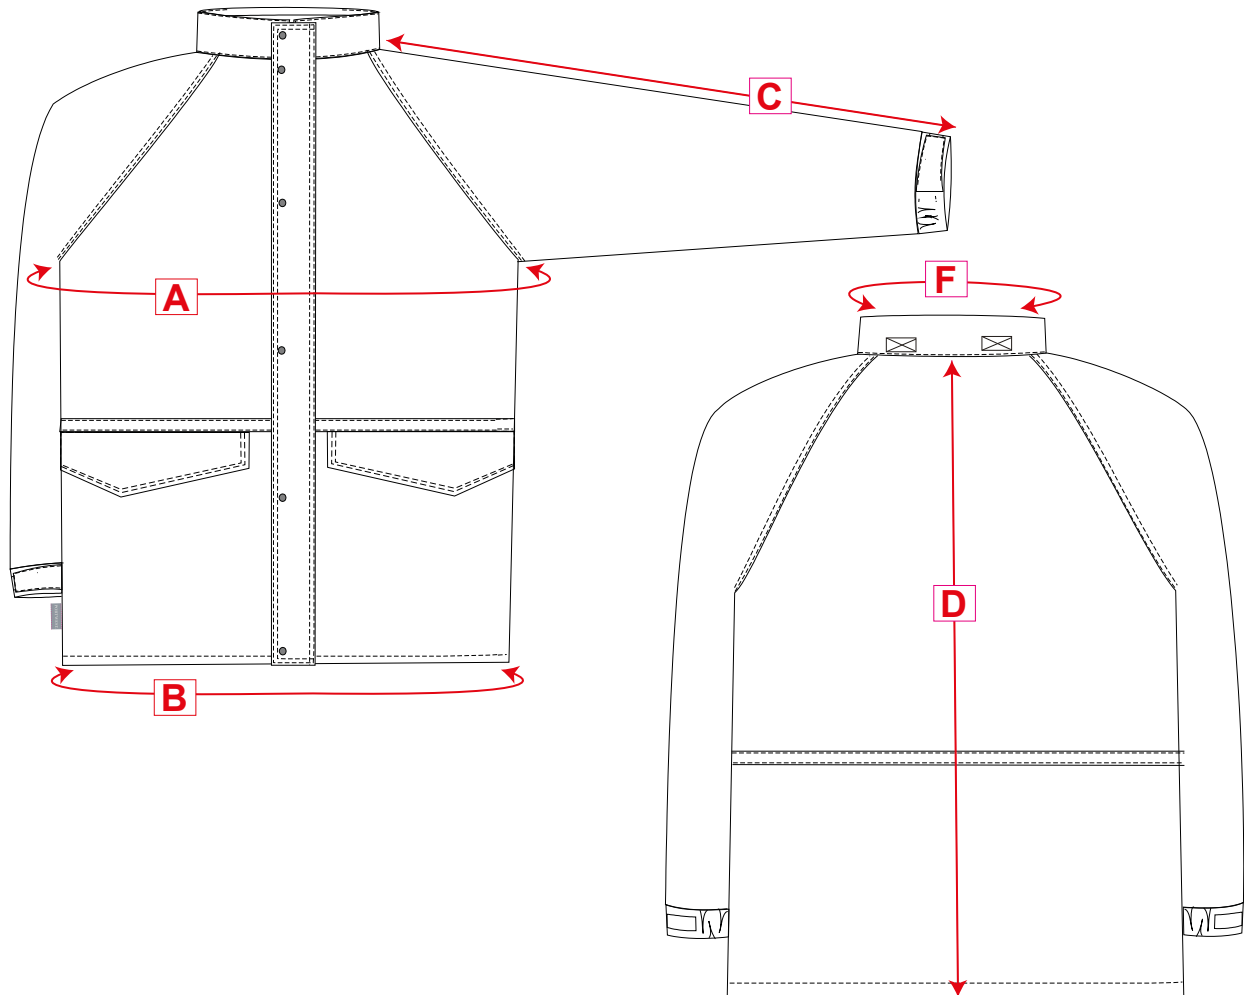

STYLE NO: S530

DESCRIPTION: Arbroath Breathable Fleece Lined Jacket

Measurements		XS	S	M	L	XL	2XL	3XL	4XL	5XL
To Fit Chest		80-88	92-96	100-104	108-112	116-124	128-132	136-140	144-148	152-160
Jacket Chest	A	110	118	126	134	142	150	158	166	174
Hem	B	110	118	126	134	142	150	158	166	174
Collar to Cuff	C	81	82	83	84	85	86	87	88	89
Centre Back to Hem	D	80	81	82	83	84	85	86	87	88
Neck Circumference	F	55.1	56.4	57.9	59	60.3	61.6	62.9	64.2	65.5